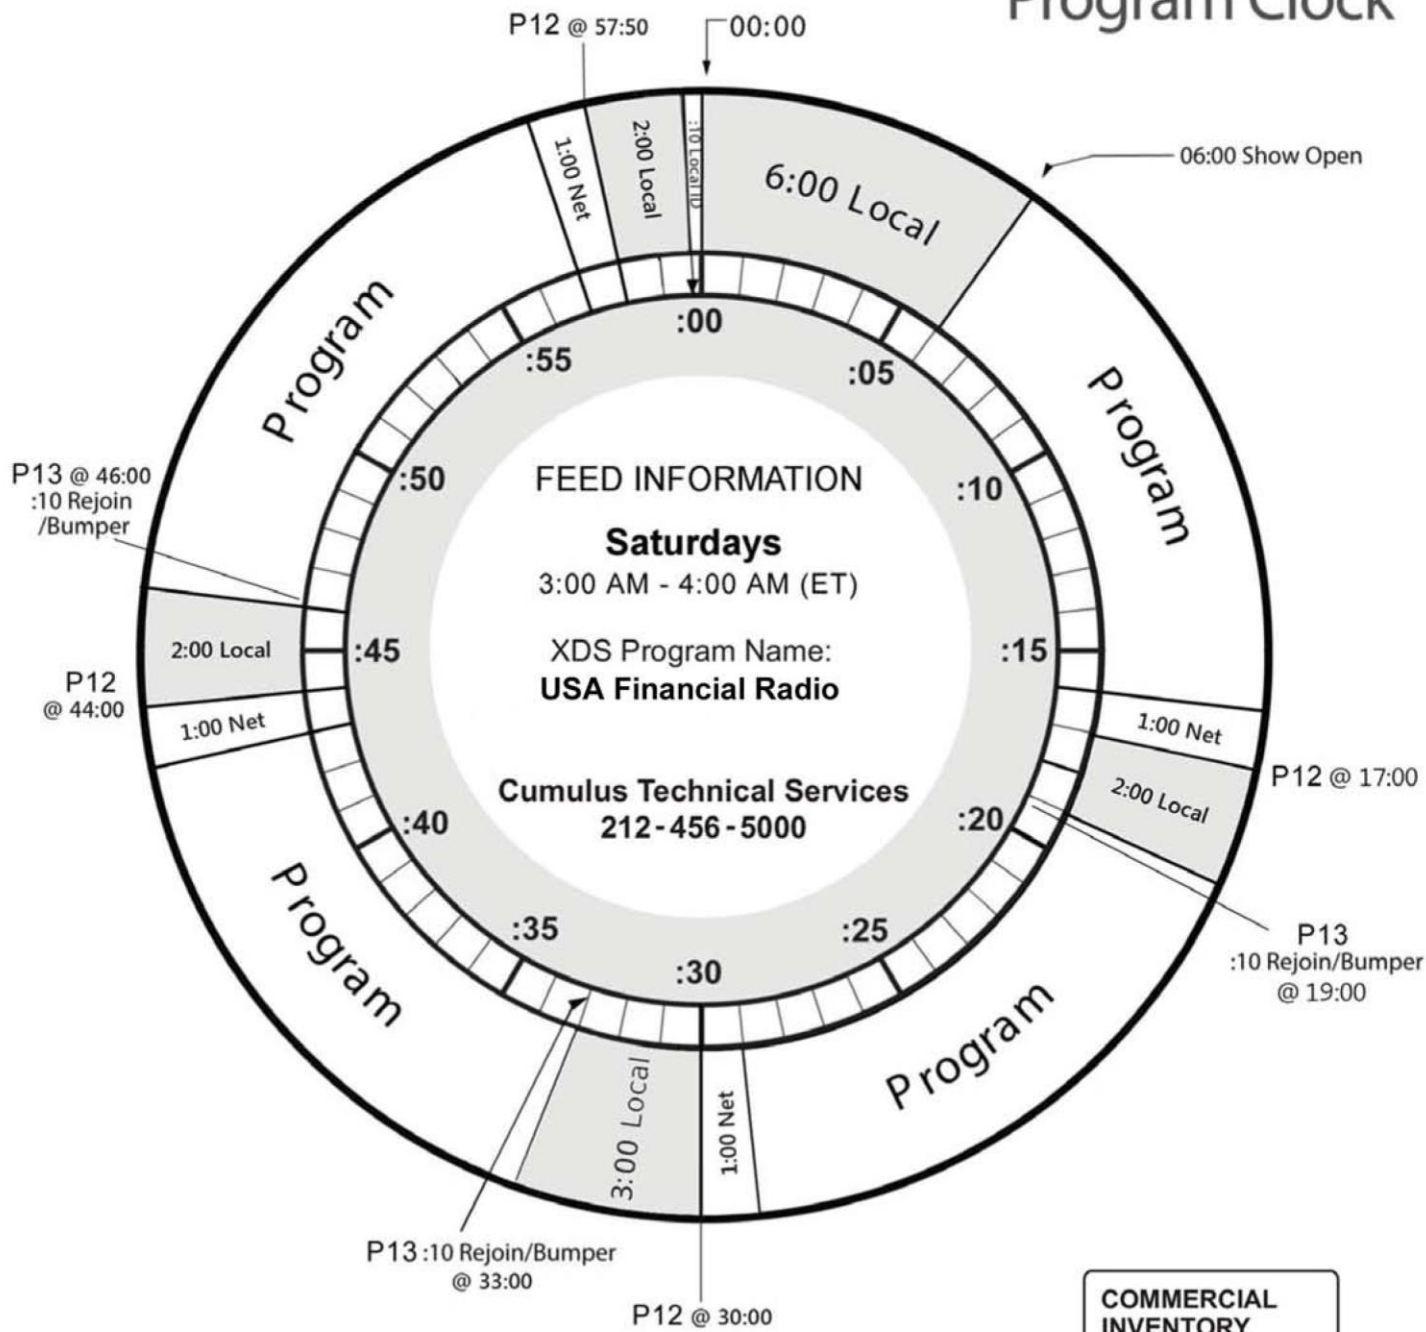

Program Clock

NETCUE CLOSURES
 P12 :NETCUE - Local
 P13 :NETCUE - :10 Rejoin Bumper

Effective: August 7, 2013

USA Financial Radio
Affiliate Relations
 (616) 308-7532

COMMERCIAL INVENTORY
 Network: 4:00
 Local: 15:00

All times are exact.